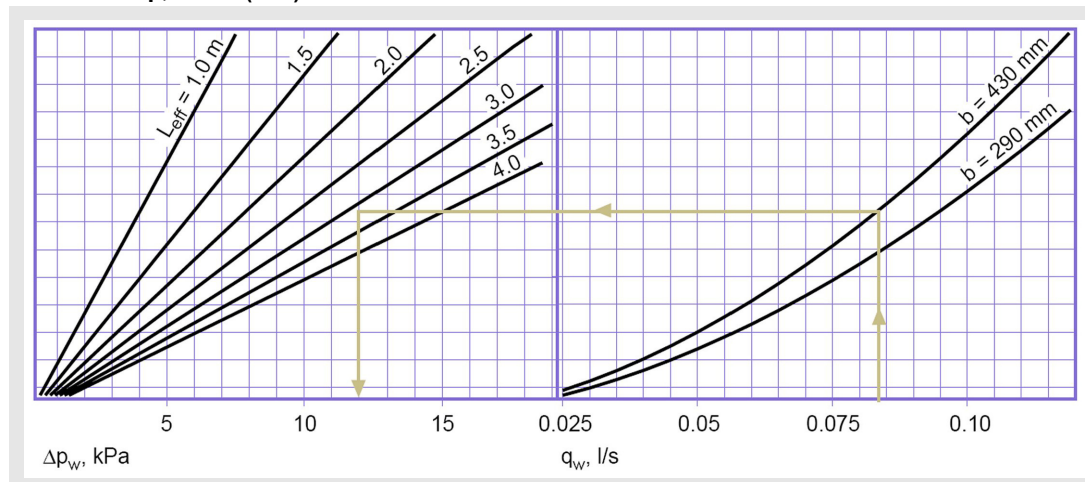

SPB 290

SPB 430

Assembly instruction SPB

Technical Data

Amount of water (l/h)

Pressure drop, water (kPa)

Cleaning