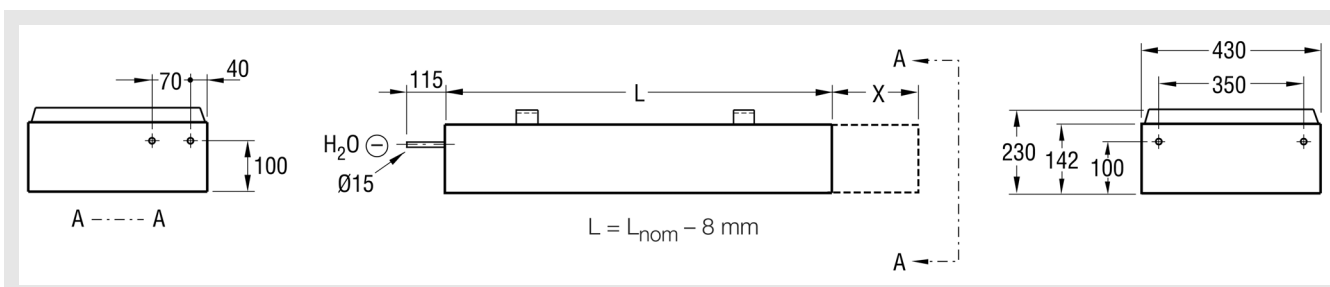

Assembly instruction

Cooling Strip SPB

SCHAKO KG
Steigstraße 25-27
D-78600 Kolbingen
Phone +49 (0) 74 63 - 980 - 0
Fax +49 (0) 74 63 - 980 - 200
info@schako.de
www.schako.de

Assembly instruction SPB

1.)

2.)

SPB 290

SPB 430

Assembly instruction SPB

Technical Data

Amount of water (l/h)

Pressure drop, water (kPa)

Cleaning