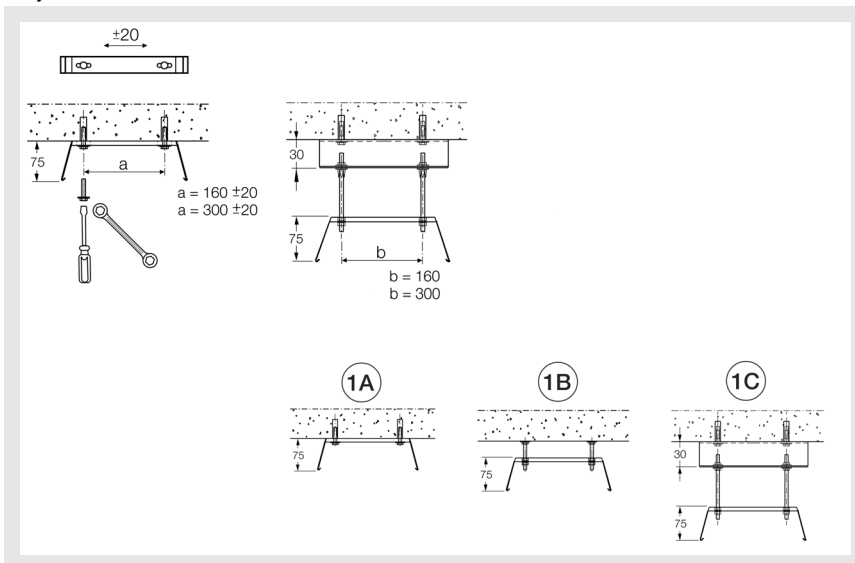

Assembly instruction

Cooling Strip SPB

SCHAKO KG
Steigstraße 25-27
D-78600 Kolbingen
Phone +49 (0) 74 63 - 980 - 0
Fax +49 (0) 74 63 - 980 - 200
info@schako.de
www.schako.de

Assembly instruction SPB

1.)

2.)

SPB 290

SPB 430

Assembly instruction SPB

Technical Data

Amount of water (l/h)

Pressure drop, water (kPa)

Cleaning