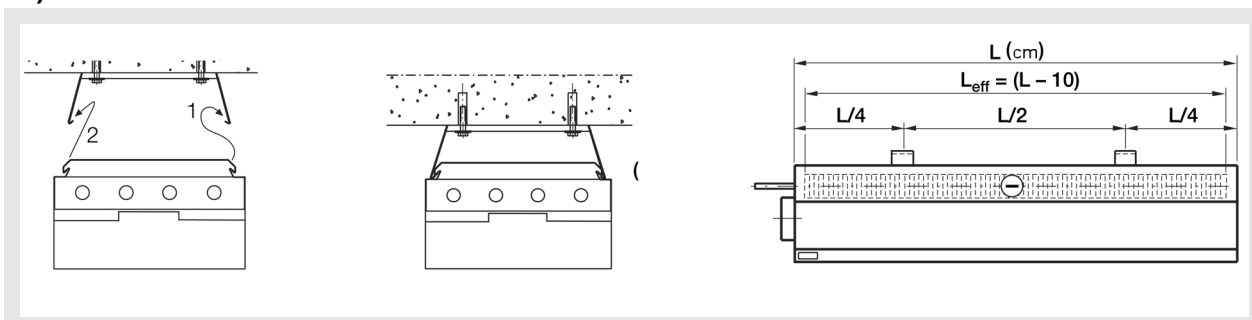

Assembly instruction

Cooling Strip SPB

SCHAKO KG
Steigstraße 25-27
D-78600 Kolbingen
Phone +49 (0) 74 63 - 980 - 0
Fax +49 (0) 74 63 - 980 - 200
info@schako.de
www.schako.de

Assembly instruction SPB

1.)

2.)

SPB 290

SPB 430

Assembly instruction SPB

Technical Data

Amount of water (l/h)

Pressure drop, water (kPa)

Cleaning