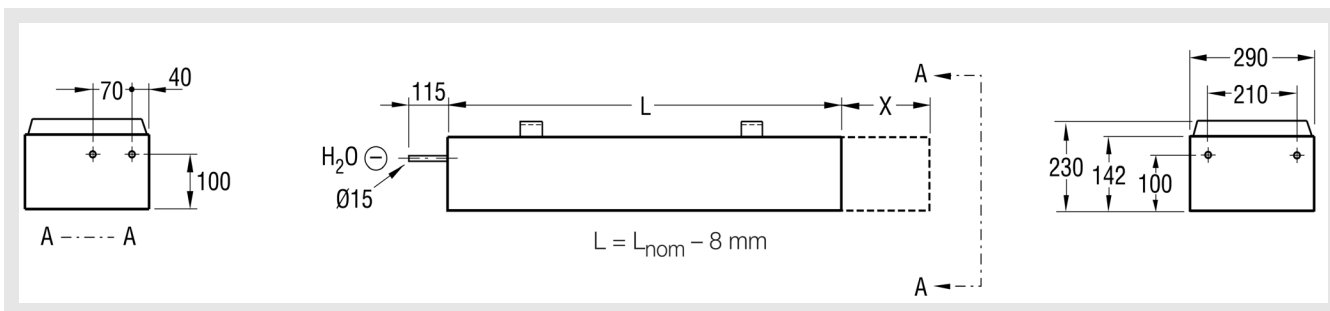

Assembly instruction

Cooling Strip SPB

SCHAKO KG
Steigstraße 25-27
D-78600 Kolbingen
Phone +49 (0) 74 63 - 980 - 0
Fax +49 (0) 74 63 - 980 - 200
info@schako.de
www.schako.de

Assembly instruction SPB

1.)

2.)

SPB 290

SPB 430

Assembly instruction SPB

Technical Data

Amount of water (l/h)

Pressure drop, water (kPa)

Cleaning