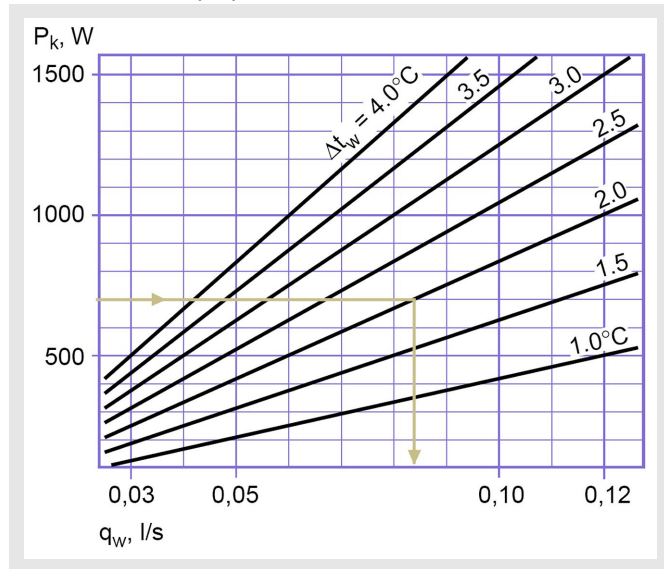

SPB 290

SPB 430

Assembly instruction SPB

Technical Data

Amount of water (l/h)

Pressure drop, water (kPa)

Cleaning